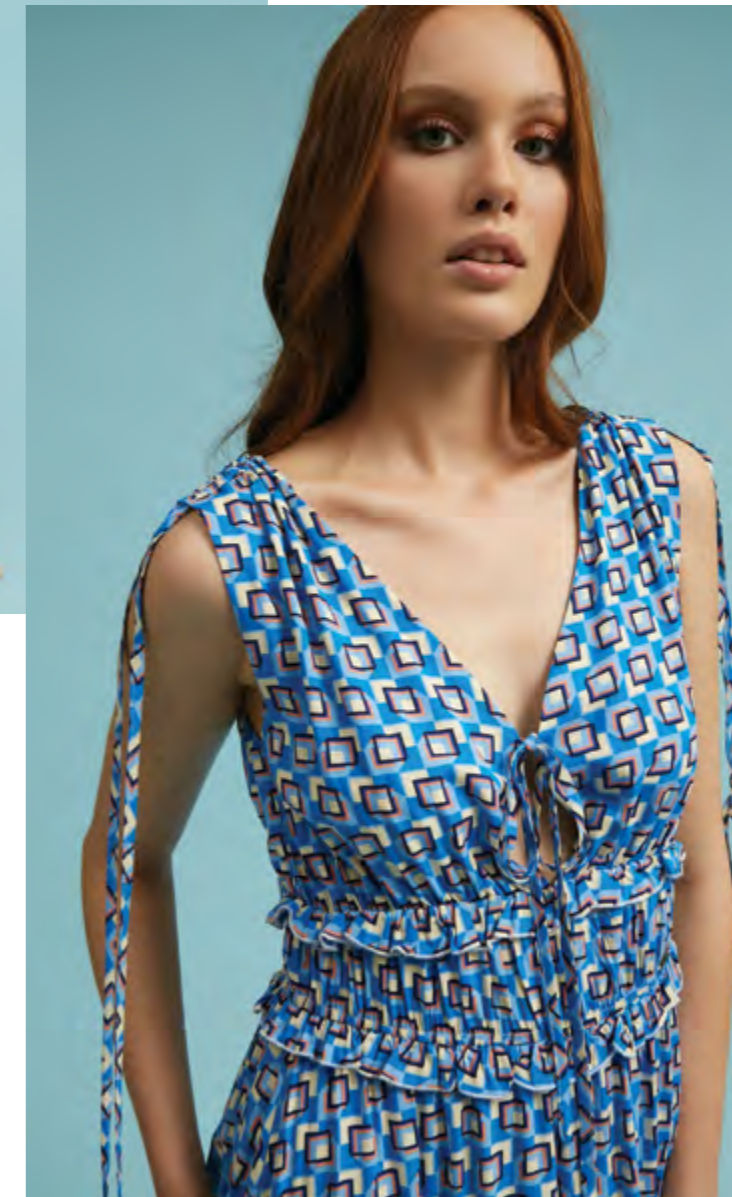

size: **S M L**

white
 black
 azalea
 malibu

size: **XS S M L XL**

white
 black
 azalea
 lime
 malibu

size: **XS S M L**

multicolor

size: **XS S M L**

multicolor