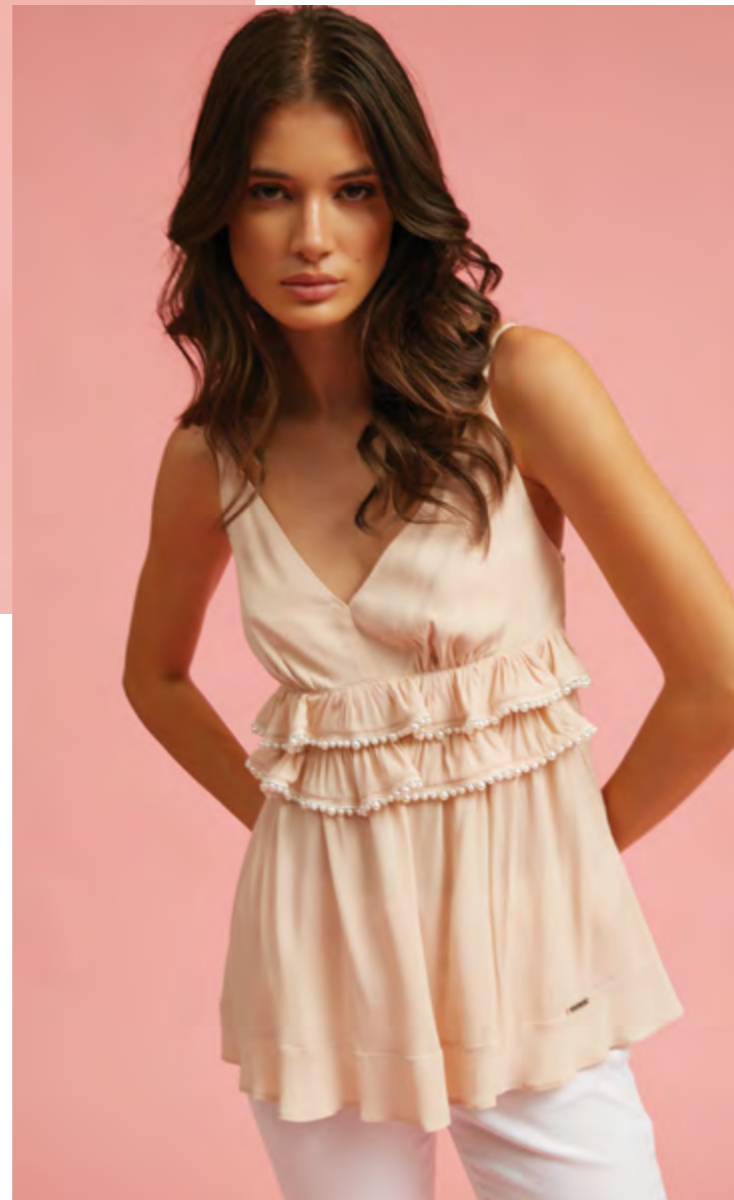

ART: 01N9507

DOUBLE-FACED JACKET

size: S M L XL

☐ off white
☐ avena
☒ black

ART: 01AB078

TOP

size: XS S M L XL

☐ white
☒ azalea
☒ black
☐ lime
☒ malibu

ART: 01D2035

JEANS

size: 40/34/6/XS 42/36/8/S
44/38/10/M 46/40/12/L
48/42/14/XL

☒ jeans