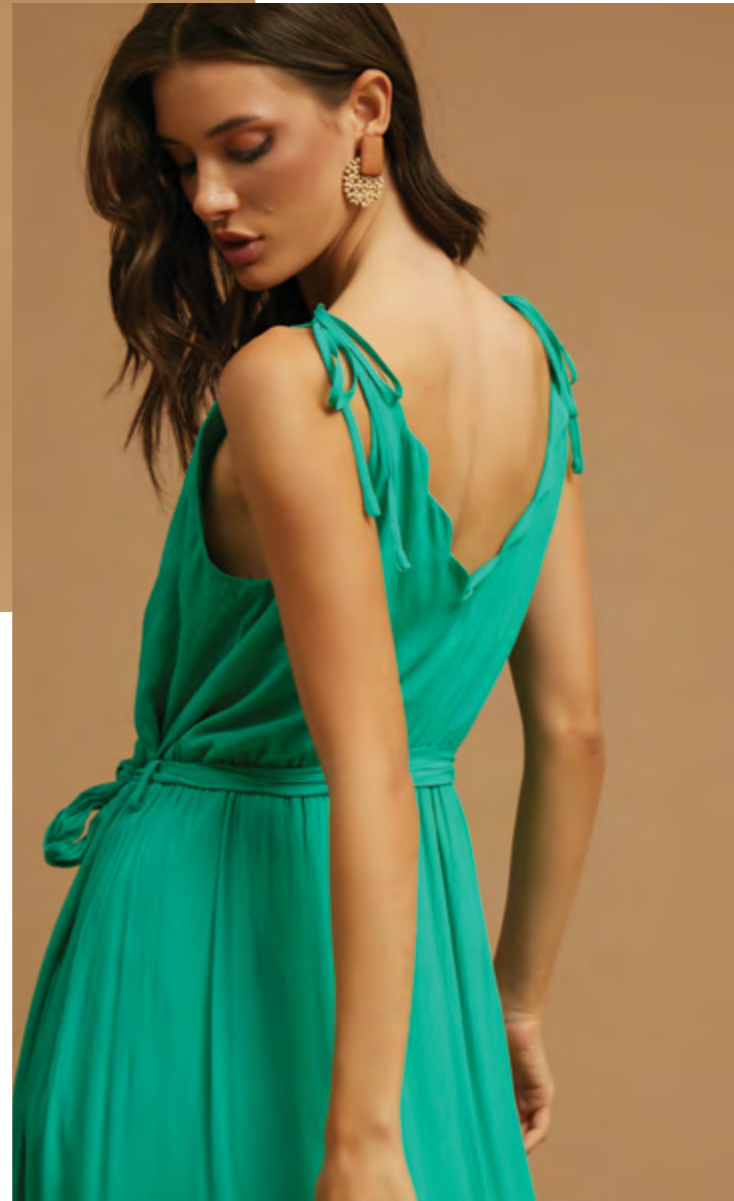

ART: 01X439

DRESS

size: **XS** **S** **M** **L**

- ☒ *green*
- ☐ *white*
- ☐ *black*