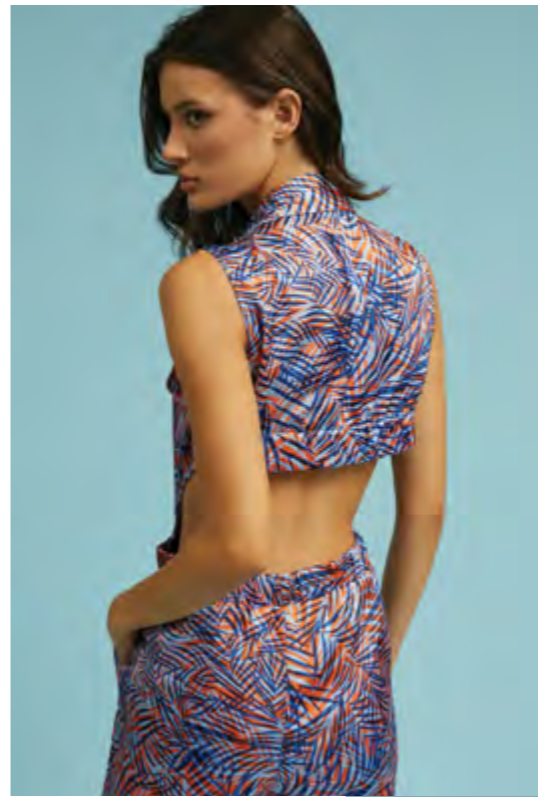

ART: 01Y058
JUMPSUIT
size: XS S M L
■ multicolor