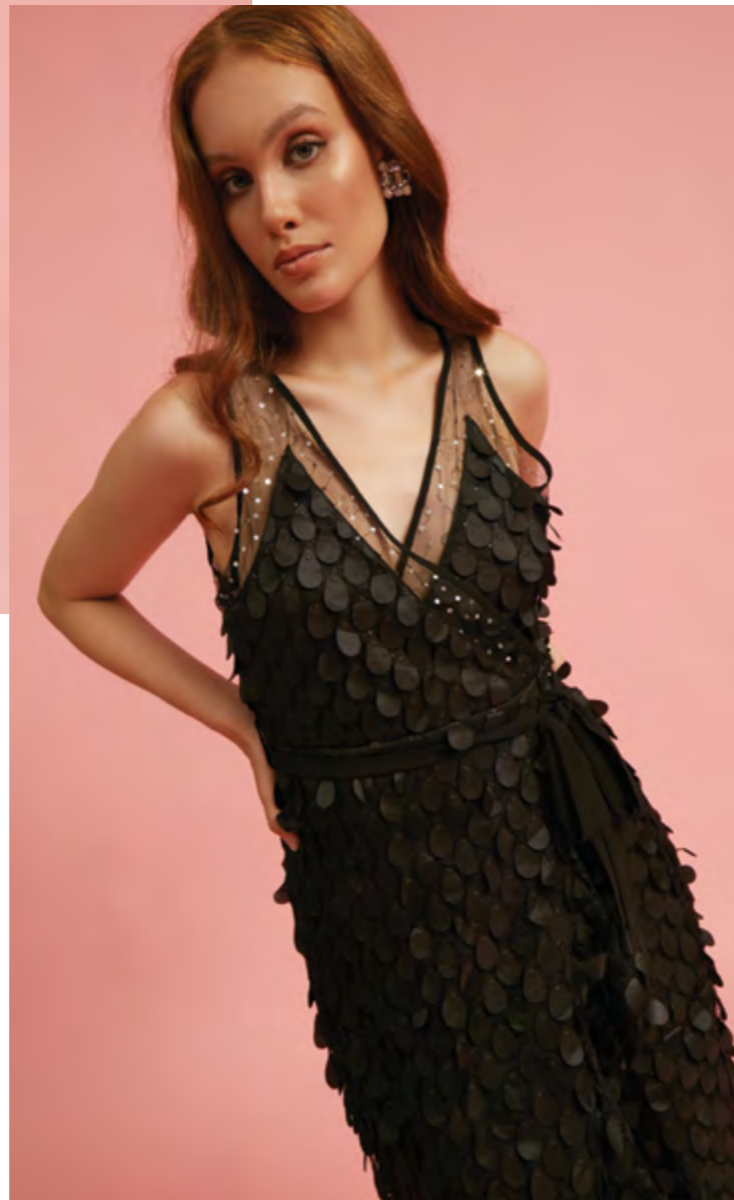

ART: 01X481
DRESS
size: **XS S M L**

☐ white
☒ black