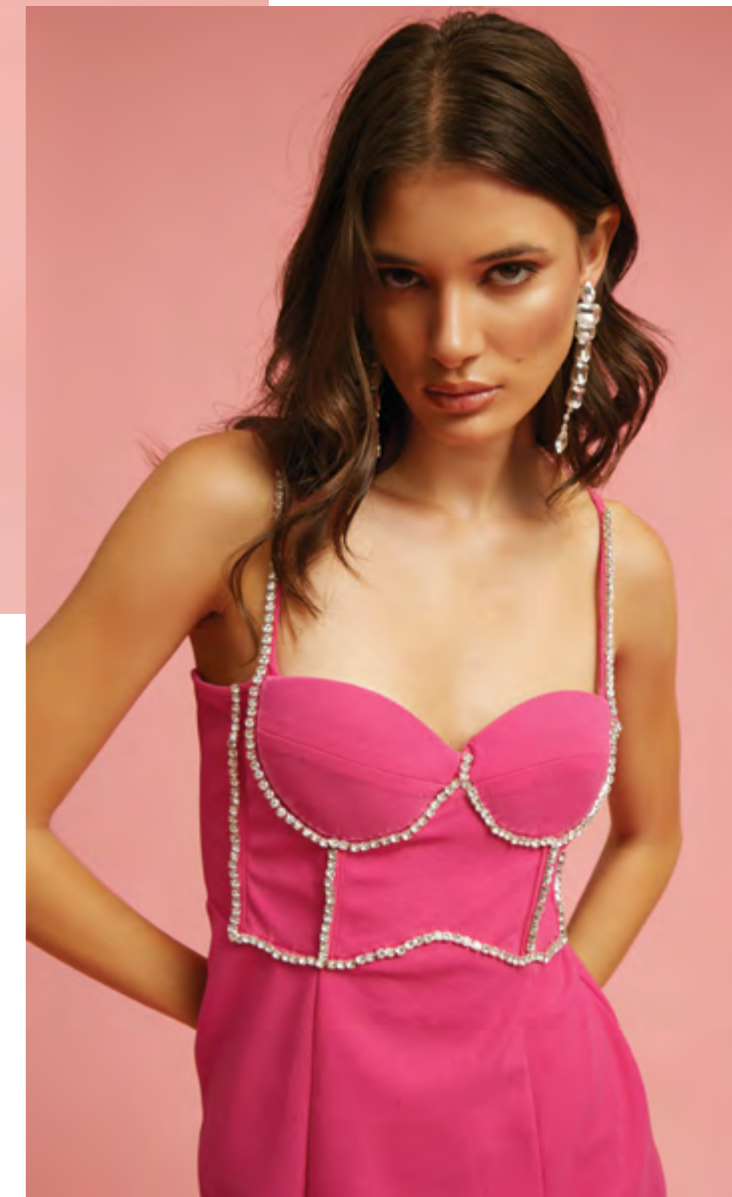

ART: 01X465

SHIRT

size: XS S M L

azalea
 white
 malibu
 black

ART: 01X464

SHORTS

size: XS S M L

azalea
 white
 black

ART: 01X461

DRESS

size: XS S M L

azalea
 black